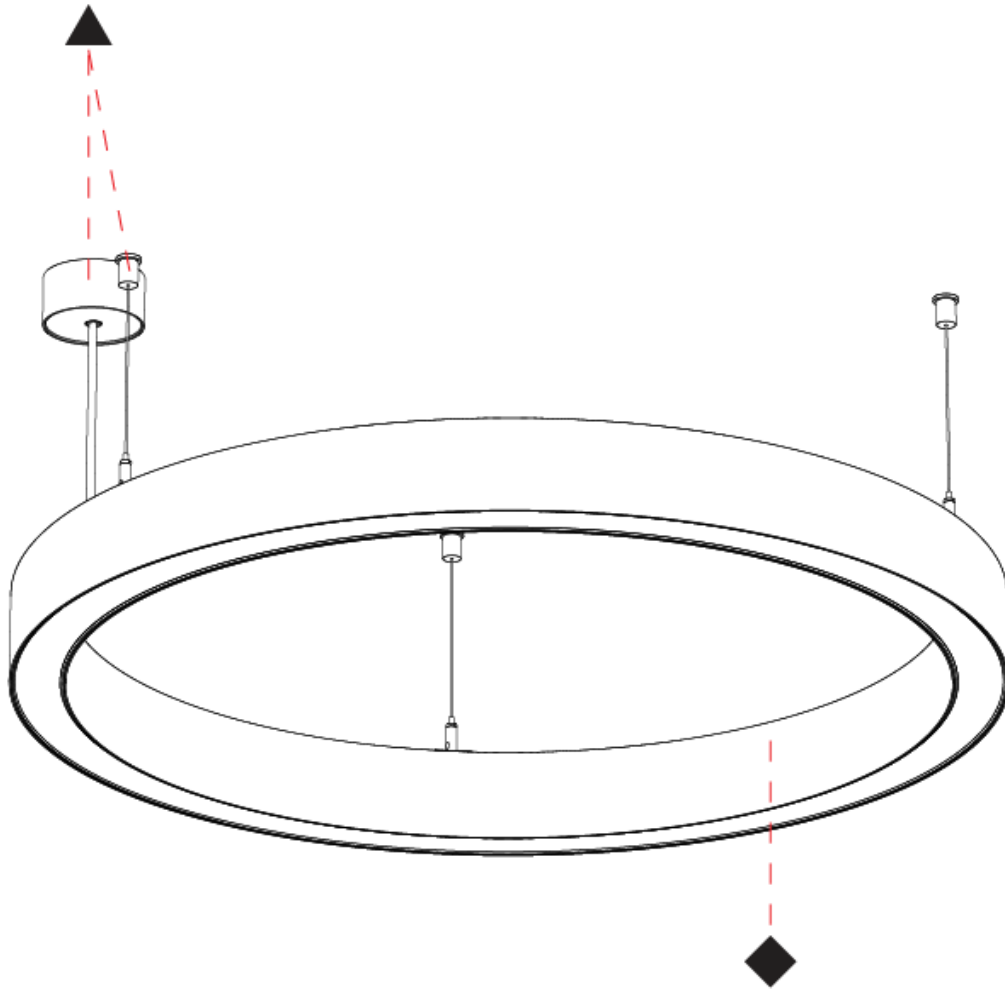

GLORIOUS 45 SUSPENSION

A3001088-HE-

PROJECT _____

TYPE _____

SPECIFIER _____

QUANTITY _____

DATE _____

A