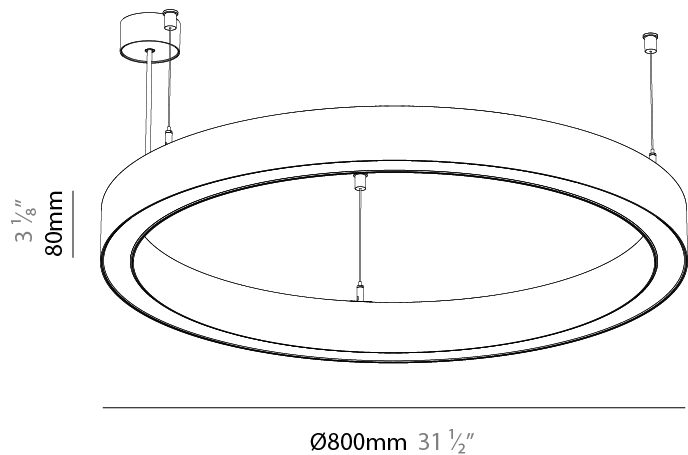

1. To build a product code in our configurator select the specify button on the base model # product page
2. To build a manual product code on this datasheet choose from the options listed below in blue font and add the suffix to the base model #

GENERAL

Series: Glorious
Subseries: Glorious 45
Partner: Prolicht
Division: Architectural
Installation: Suspension
Product Type: Pendant
Mounting Location: Ceiling
Light Distribution: Direct / Indirect

PHYSICAL

Shape: Round
Diameter (mm): 800
Diameter (in): 31 1/2
Height (mm): 76
Height (in): 3
Weight (kg): 5.6
Diffuser: PMMA - Opal / Microprism / Clear Microprism
Fixture Finish: SSR / BKV / CWI / CRY / HAB / UFT / ITA / RUA / FTG / MYG / LOD / PUS / FRO / FUP / KIA / POP / BLS / SPG / MEY / GOH / CHC / COM / ABZ / JAG / OBR / MOS / ROR
Fixture Material: PMMA / Aluminum
Cable Details: 2000mm/78 3/4" or 6000mm/236 1/4" Cable Transparent

ELECTRICAL

Lamp Type: LED
Input Wattage (W): 43.9
Total Output Wattage (W): 40
Dimming: Non-Dimmable
Driver Included: Yes
Driver Location: Integrated
Driver Type: Constant Current - Universal
Driver Class: Class 2
Input Voltage (V): 120 - 277

LED

Color Temperature (°K): 2700 / 3000 / 3500 / 4000
Max. Delivered Lumen (lm): Max 5650
Nominal Lumen (lm): Max 7431
CRI: >90 CRI
Lamp Life (hrs): 50000

OPTICAL

Adjustability: Fixed

RATINGS AND CERTIFICATIONS

Certified By: Certified for North American Standards
IP rating: IP40