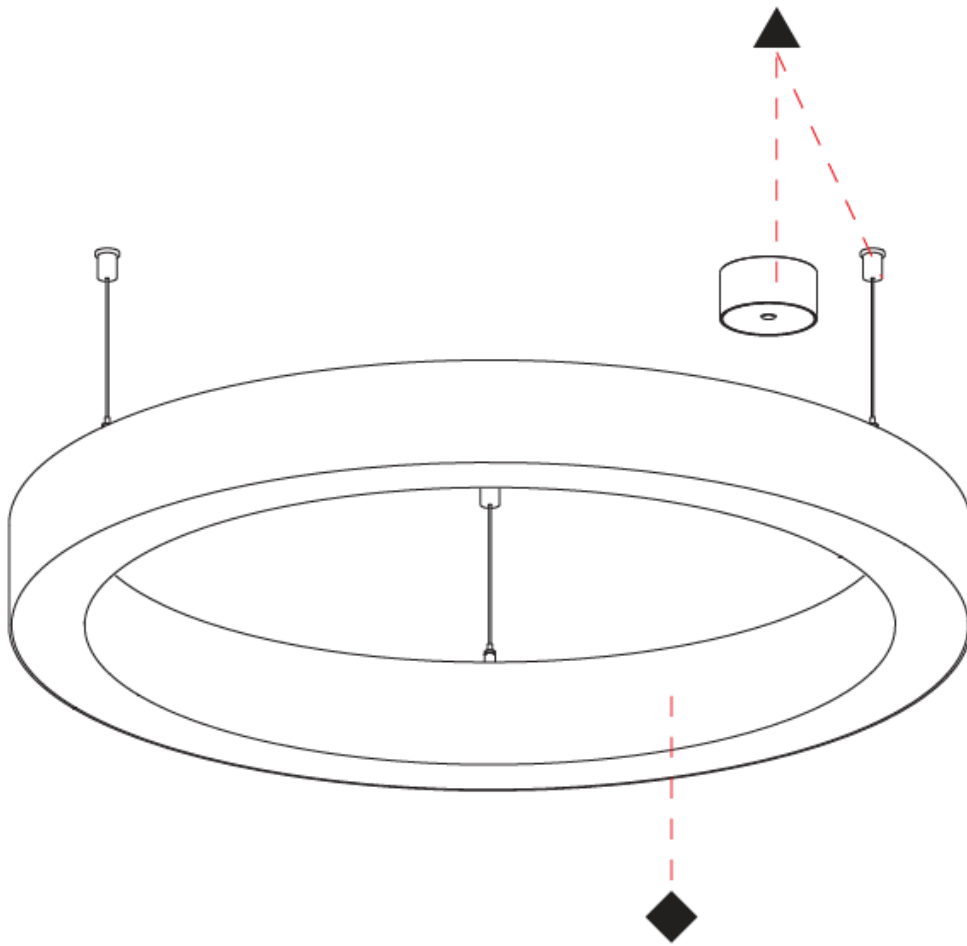

GLORIOUS 65 SUSPENSION

A300062-

PROJECT	_____
TYPE	_____
SPECIFIER	_____
QUANTITY	_____
DATE	_____

A