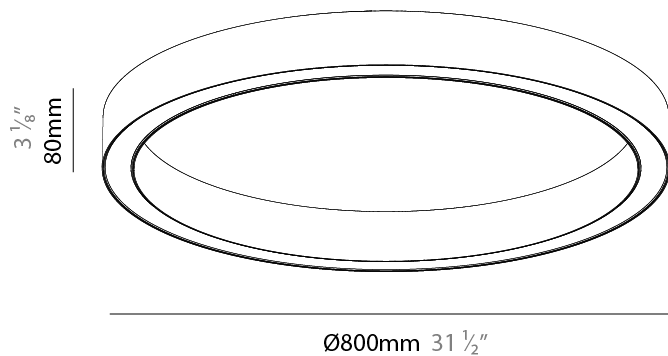

GLORIOUS 45 SURFACE

A3D414-HE-

base number   Color   Finishes   Diffuser
Temperature   (Diamond)   Options

1. To build a product code in our configurator select the specify button on the base model # product page
2. To build a manual product code on this datasheet choose from the options listed below in blue font and add the suffix to the base model #

GENERAL

Series: Glorious
Subseries: Glorious 45
Partner: Prolicht
Division: Architectural
Installation: Surface
Product Type: Ceiling Surface
Mounting Location: Ceiling
Light Distribution: Direct

PHYSICAL

Shape: Round
Diameter (mm): 800
Diameter (in): 31 1/2
Height (mm): 76
Height (in): 3
Weight (kg): 4
Diffuser: [PMMA - Opal / Microprism / Clear Microprism](#)
Fixture Finish: [SSR / BKV / CWI / CRY / HAB / UFT / ITA / RUA / FTG / MYG / LOD / PUS / FRO / FUP / KIA / POP / BLS / SPG / MEY / GOH / CHC / COM / ABZ / JAG / OBR / MOS / ROR](#)
Fixture Material: [PMMA / Aluminum](#)

ELECTRICAL

Lamp Type: LED
Input Wattage (W): 25.1
Total Output Wattage (W): 22.8
Dimming: Non-Dimmable
Driver Included: Yes
Driver Location: Integrated
Driver Type: Constant Current - Universal
Driver Class: Class 2
Input Voltage (V): 120 - 277

LED

[Color Temperature (°K): 2700 / 3000 / 3500 / 4000](#)
Max. Delivered Lumen (lm): Max 3018
Nominal Lumen (lm): Max 4246
CRI: >90 CRI
Lamp Life (hrs): 50000

OPTICAL

Adjustability: Fixed

RATINGS AND CERTIFICATIONS

Certified By: Certified for North American Standards
IP rating: IP40