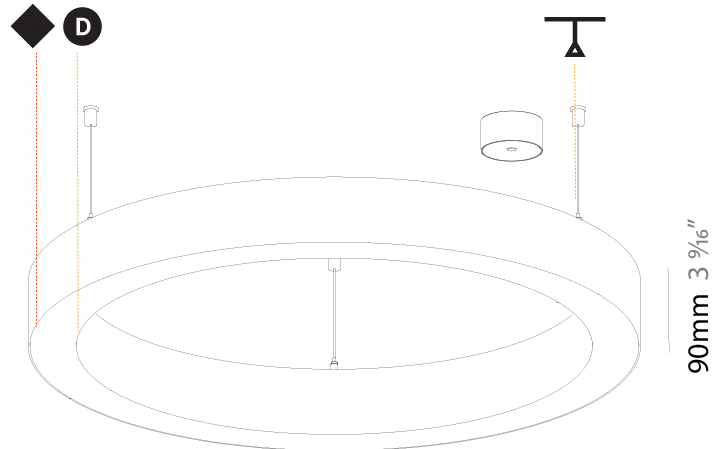

GENERAL

Series: Glorious
Subseries: Glorious 65
Partner: Prolicht
Division: Architectural
Installation: Suspension
Product Type: Pendant
Mounting Location: Ceiling
Light Distribution: Direct / Indirect

PHYSICAL

Shape: Round
Diameter (mm): 800
Diameter (in): 31 1/2
Height (mm): 90
Height (in): 3 9/16
Max. Overall Height (mm): 2090
Max. Overall Height (in): 82 7/16
Weight (kg): 8.128
Weight (lbs): 17.92
Diffuser: PMMA - Opal / Microprism / Clear Microprism
Fixture Finish: SSR / BKV / CWI / CRY / HAB / UFT / ITA / RUA / FTG / MYG / LOD / PUS / FRO / FUP / KIA / POP / BLS / SPG / MEY / GOH / CHC / COM / ABZ / JAG / OBR / MOS / ROR
Fixture Material: PMMA / Aluminum
Cable Details: 2000mm/78 3/4" or 6000mm/236 1/4" Cable Transparent

ELECTRICAL

Lamp Type: LED (Zhaga Standard)
Input Wattage (W): 77
Total Output Wattage (W): 48 / 45
Dimming: Tri-Mode (Non-Dimming and Phase Dimming (120Vac only) and 0-10V Dimming)
Driver Included: Yes
Driver Location: Integrated
Driver Type: Constant Current - Universal
Driver Class: Class 2
Input Voltage (V): 120 - 277
Constant Current (MA): 350

LED

Color Temperature (°K): 2700 / 3000 / 3500 / 4000
Max. Delivered Lumen (lm): Max 10113
Nominal Lumen (lm): Max 12223
CRI: >90 CRI
Lamp Life (hrs): 50000

OPTICAL

RATINGS AND CERTIFICATIONS

Certified By: Certified for North American Standards
IP rating: IP20

Ø 670mm 26 3/8"

Ø 800mm 31 1/2"