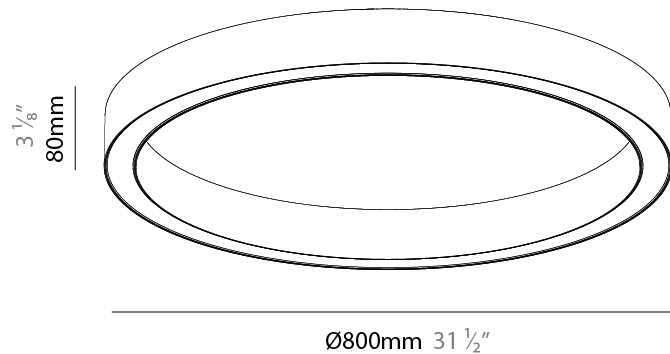

1. To build a product code in our configurator select the specify button on the base model # product page
2. To build a manual product code on this datasheet choose from the options listed below in blue font and add the suffix to the base model #

GENERAL

Series: Glorious
Subseries: Glorious 45
Partner: Prolicht
Division: Architectural
Installation: Surface
Product Type: Ceiling Surface
Mounting Location: Ceiling
Light Distribution: Direct

PHYSICAL

Shape: Round
Diameter (mm): 800
Diameter (in): 31 1/2
Height (mm): 76
Height (in): 3
Weight (kg): 4
Diffuser: [PMMA - Opal / Microprism / Clear Microprism](#)
Fixture Finish: [SSR / BKV / CWI / CRY / HAB / UFT / ITA / RUA / FTG / MYG / LOD / PUS / FRO / FUP / KIA / POP / BLS / SPG / MEY / GOH / CHC / COM / ABZ / JAG / OBR / MOS / ROR](#)
Fixture Material: [PMMA / Aluminum](#)

ELECTRICAL

Lamp Type: LED
Input Wattage (W): 43.6
Total Output Wattage (W): 39.6
Dimming: [Non-dimming / DALI Dimming / MATTER Dimming](#)
Driver Included: Yes
Driver Location: Integrated
Driver Type: Constant Current - Universal
Driver Class: Class 2
Input Voltage (V): 120 - 277

LED

Color Temperature (°K): 2700-6500 Tunable White
Max. Delivered Lumen (lm): Max 5109
Nominal Lumen (lm): Max 7187
CRI: >90 CRI
Lamp Life (hrs): 50000

OPTICAL

Adjustability: Fixed

RATINGS AND CERTIFICATIONS

Certified By: Certified for North American Standards
IP rating: IP40

PROJECT _____
TYPE _____
SPECIFIER _____
QUANTITY _____
DATE _____