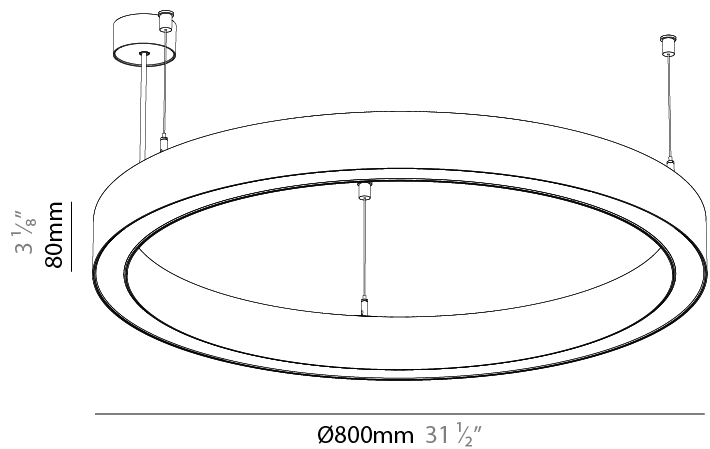

GENERAL

Series: Glorious
Subseries: Glorious 45
Partner: Prolicht
Division: Architectural
Installation: Suspension
Product Type: Pendant
Mounting Location: Ceiling
Light Distribution: Direct

PHYSICAL

Shape: Round
Diameter (mm): 800
Diameter (in): 31 1/2
Height (mm): 76
Height (in): 3
Weight (kg): 5
Diffuser: [PMMA - Opal / Microprism / Clear Microprism](#)
Fixture Finish: [SSR / BKV / CWI / CRY / HAB / UFT / ITA / RUA / FTG / MYG / LOD / PUS / FRO / FUP / KIA / POP / BLS / SPG / MEY / GOH / CHC / COM / ABZ / JAG / OBR / MOS / ROR](#)
Fixture Material: [PMMA / Aluminum](#)
Cable Details: [2000mm/78 3/4" or 6000mm/236 1/4" Cable Transparent](#)

ELECTRICAL

Lamp Type: LED
Input Wattage (W): 51.7
Total Output Wattage (W): 47.3
Dimming: [Non-Dimming / 0-10V Dimming / Phase Dimming / DALI Dimming / MATTER Dimming](#)
Driver Included: Yes
Driver Location: Integrated
Driver Type: Constant Current - Universal
Driver Class: Class 2
Input Voltage (V): 120 - 277

LED

Color Temperature (°K): [2700 / 3000 / 3500 / 4000](#)
Max. Delivered Lumen (lm): Max 6056
Nominal Lumen (lm): Max 8520
CRI: >90 CRI
Lamp Life (hrs): 50000

OPTICAL

Adjustability: Fixed

RATINGS AND CERTIFICATIONS

Certified By: Certified for North American Standards
IP rating: IP40