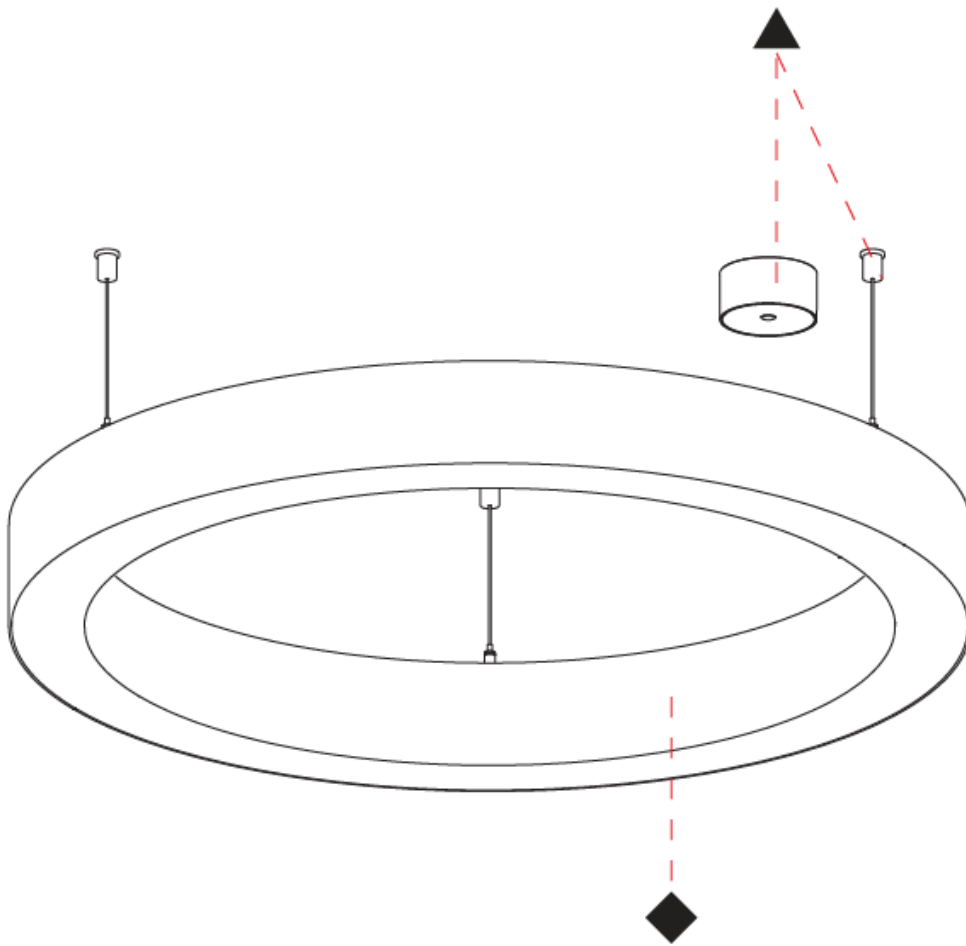

GLORIOUS 65 SUSPENSION

A300063-

PROJECT	_____
TYPE	_____
SPECIFIER	_____
QUANTITY	_____
DATE	_____

A