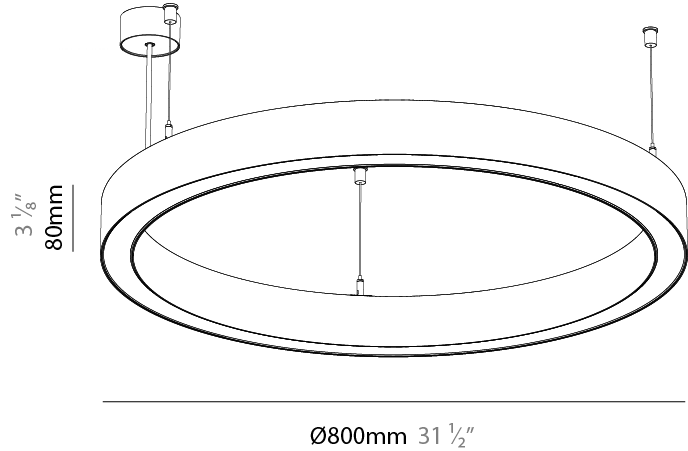

GENERAL

Series: Glorious
Subseries: Glorious 45
Partner: Prolicht
Division: Architectural
Installation: Suspension
Product Type: Pendant
Mounting Location: Ceiling
Light Distribution: Direct / Indirect

PHYSICAL

Shape: Round
Diameter (mm): 800
Diameter (in): 31 1/2
Height (mm): 76
Height (in): 3
Weight (kg): 5.6
Diffuser: [PMMA - Opal / Microprism / Clear Microprism](#)
Fixture Finish: [SSR / BKV / CWI / CRY / HAB / UFT / ITA / RUA / FTG / MYG / LOD / PUS / FRO / FUP / KIA / POP / BLS / SPG / MEY / GOH / CHC / COM / ABZ / JAG / OBR / MOS / ROR](#)
Fixture Material: [PMMA / Aluminum](#)
Cable Details: [2000mm/78 3/4" or 6000mm/236 1/4" Cable Transparent](#)

ELECTRICAL

Lamp Type: LED
Input Wattage (W): 76.2
Total Output Wattage (W): 69.1
Dimming: [Non-dimming / DALI Dimming / MATTER Dimming](#)
Driver Included: Yes
Driver Location: Integrated
Driver Type: Constant Current - Universal
Driver Class: Class 2
Input Voltage (V): 120 - 277

LED

Color Temperature (°K): 2700-6500 Tunable White
Max. Delivered Lumen (lm): Max 9564
Nominal Lumen (lm): Max 12578
CRI: >90 CRI
Lamp Life (hrs): 50000

OPTICAL

Adjustability: Fixed

RATINGS AND CERTIFICATIONS

Certified By: Certified for North American Standards
IP rating: IP40

PROJECT
TYPE
SPECIFIER
QUANTITY
DATE