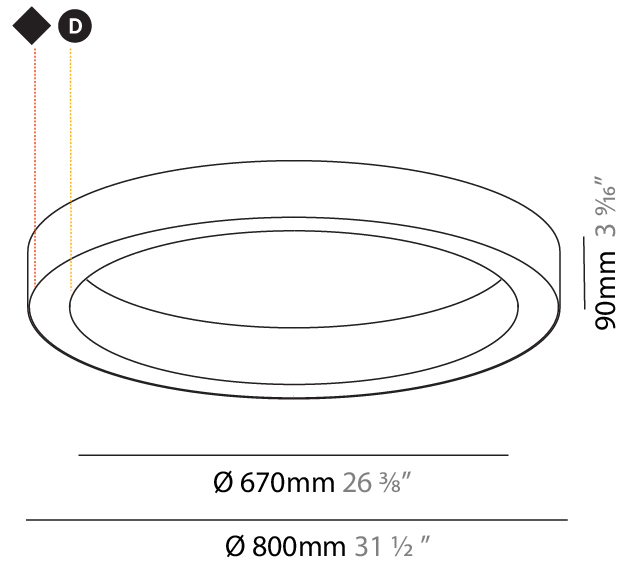

GENERAL

Series: Glorious
Subseries: Glorious 65
Partner: Prolicht
Division: Architectural
Installation: Surface
Product Type: Ceiling Surface
Mounting Location: Ceiling
Light Distribution: Direct

PHYSICAL

Shape: Round
Diameter (mm): 800
Diameter (in): 31 1/2
Height (mm): 90
Height (in): 3 9/16
Weight (kg): 6.9
Weight (lbs): 14.99
Diffuser: PMMA - Opal / Microprism / Clear Microprism
Fixture Finish: SSR / BKV / CWI / CRY / HAB / UFT / ITA / RUA / FTG / MYG / LOD / PUS / FRO / FUP / KIA / POP / BLS / SPG / MEY / GOH / CHC / COM / ABZ / JAG / OBR / MOS / ROR
Fixture Material: PMMA / Aluminum

ELECTRICAL

Lamp Type: LED (Zhaga Standard)
Input Wattage (W): 52.1
Total Output Wattage (W): 48
Dimming: Tri-Mode (Non-Dimming and Phase Dimming (120Vac only) and 0-10V Dimming)
Driver Included: Yes
Driver Location: Integrated
Driver Type: Constant Current - Universal
Driver Class: Class 2
Input Voltage (V): 120 - 277
Constant Current (MA): 350

LED

Color Temperature (°K): 2700 / 3000 / 3500 / 4000
Max. Delivered Lumen (lm): Max 6587
Nominal Lumen (lm): Max 7955
CRI: >90 CRI
Efficiency (%): 88.4
Lamp Life (hrs): 50000

OPTICAL

RATINGS AND CERTIFICATIONS

Certified By: Certified for North American Standards
IP rating: IP20