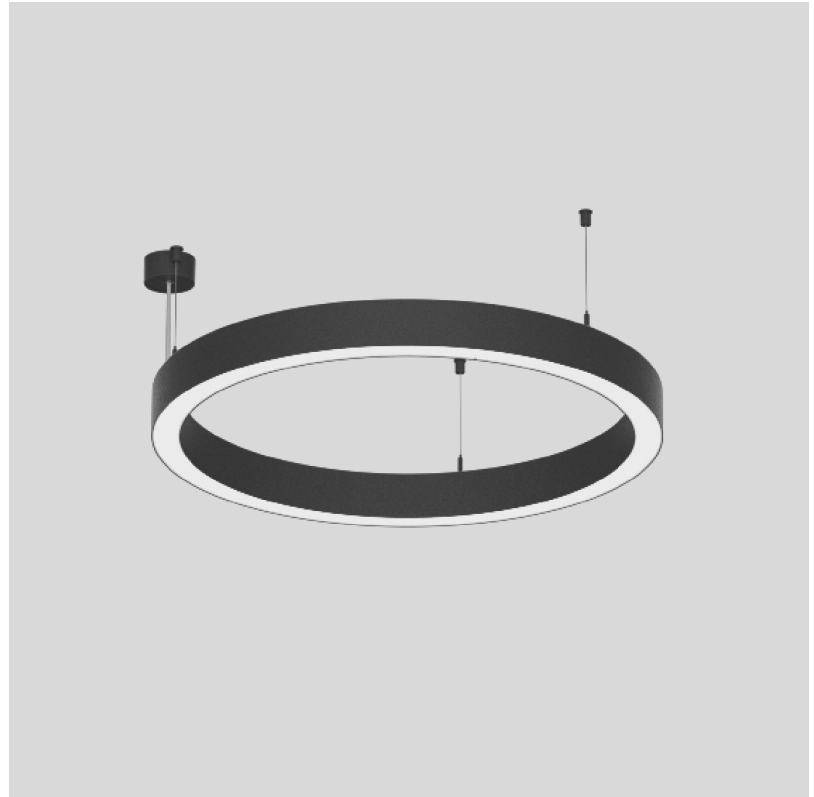

GENERAL

Series: Glorious
Subseries: Glorious 45
Partner: Prolicht
Division: Architectural
Installation: Suspension
Product Type: Pendant
Mounting Location: Ceiling
Light Distribution: Direct

PHYSICAL

Shape: Round
Diameter (mm): 800
Diameter (in): 31 1/2
Height (mm): 76
Height (in): 3
Weight (kg): 5
Diffuser: [PMMA - Opal / Microprism / Clear Microprism](#)
Fixture Finish: [SSR / BKV / CWI / CRY / HAB / UFT / ITA / RUA / FTG / MYG / LOD / PUS / FRO / FUP / KIA / POP / BLS / SPG / MEY / GOH / CHC / COM / ABZ / JAG / OBR / MOS / ROR](#)
Fixture Material: [PMMA / Aluminum](#)
Cable Details: [2000mm/78 3/4" or 6000mm/236 1/4" Cable Transparent](#)

ELECTRICAL

Lamp Type: LED
Input Wattage (W): 51.7
Total Output Wattage (W): 47.3
Dimming: [Non-Dimming / 0-10V Dimming / Phase Dimming / DALI Dimming / MATTER Dimming](#)
Driver Included: Yes
Driver Location: Integrated
Driver Type: Constant Current - Universal
Driver Class: Class 2
Input Voltage (V): 120 - 277

LED

Color Temperature (°K): [2700 / 3000 / 3500 / 4000](#)
Max. Delivered Lumen (lm): Max 6056
Nominal Lumen (lm): Max 8520
CRI: >90 CRI
Lamp Life (hrs): 50000

OPTICAL

Adjustability: Fixed

RATINGS AND CERTIFICATIONS

Certified By: Certified for North American Standards
IP rating: IP40