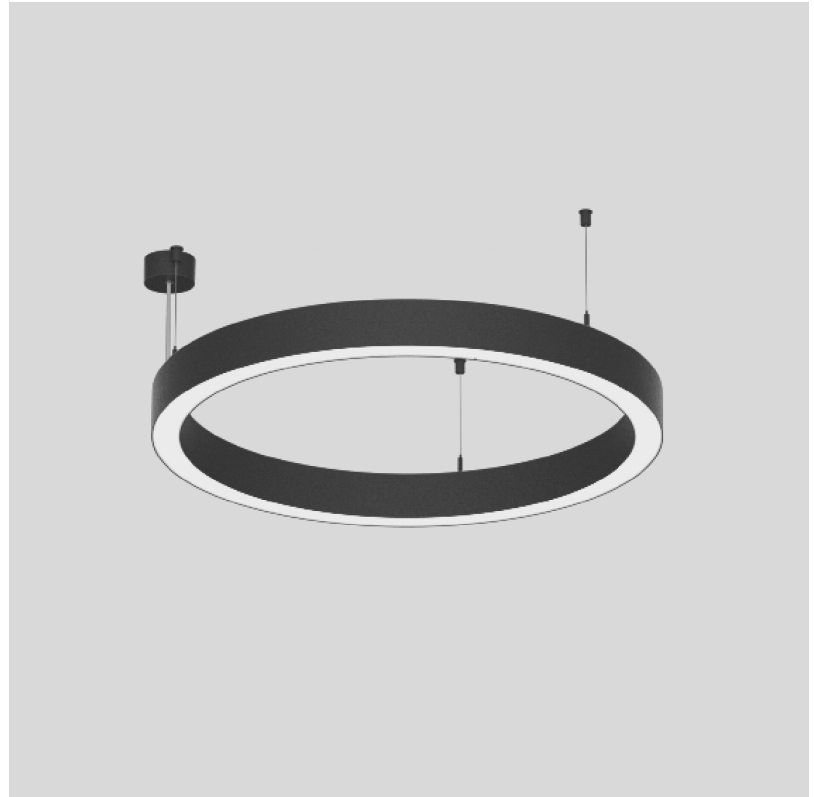

1. To build a product code in our configurator select the specify button on the base model # product page
2. To build a manual product code on this datasheet choose from the options listed below in blue font and add the suffix to the base model #

GENERAL

Series: Glorious
Subseries: Glorious 45
Partner: Prolicht
Division: Architectural
Installation: Suspension
Product Type: Pendant
Mounting Location: Ceiling
Light Distribution: Direct

PHYSICAL

Shape: Round
Diameter (mm): 800
Diameter (in): 31 1/2
Height (mm): 76
Height (in): 3
Weight (kg): 5
Diffuser: [PMMA - Opal / Microprism / Clear Microprism](#)
Fixture Finish: [SSR / BKV / CWI / CRY / HAB / UFT / ITA / RUA / FTG / MYG / LOD / PUS / FRO / FUP / KIA / POP / BLS / SPG / MEY / GOH / CHC / COM / ABZ / JAG / OBR / MOS / ROR](#)
Fixture Material: [PMMA / Aluminum](#)
Cable Details: [2000mm/78 3/4" or 6000mm/236 1/4" Cable Transparent](#)

ELECTRICAL

Lamp Type: LED
Input Wattage (W): 43.6
Total Output Wattage (W): 40
Dimming: [Non-dimming / DALI Dimming / MATTER Dimming](#)
Driver Included: Yes
Driver Location: Integrated
Driver Type: Constant Current - Universal
Driver Class: Class 2
Input Voltage (V): 120 - 277

LED

Color Temperature (°K): 2700-6500 Tunable White
Max. Delivered Lumen (lm): Max 5109
Nominal Lumen (lm): Max 7187
CRI: >90 CRI
Lamp Life (hrs): 50000

OPTICAL

Adjustability: Fixed

RATINGS AND CERTIFICATIONS

Certified By: Certified for North American Standards
IP rating: IP40