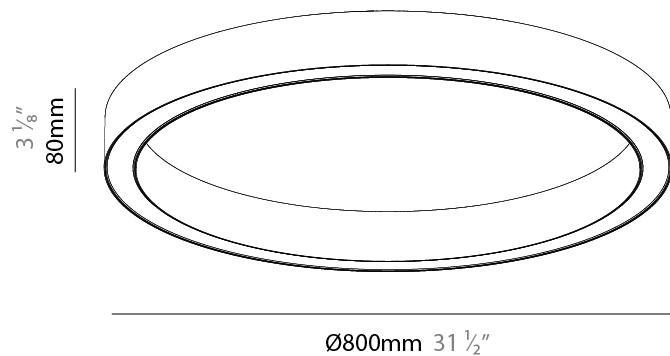

1. To build a product code in our configurator select the specify button on the base model # product page
2. To build a manual product code on this datasheet choose from the options listed below in blue font and add the suffix to the base model #

GENERAL

Series: Glorious
Subseries: Glorious 45
Partner: Prolicht
Division: Architectural
Installation: Surface
Product Type: Ceiling Surface
Mounting Location: Ceiling
Light Distribution: Direct

PHYSICAL

Shape: Round
Diameter (mm): 800
Diameter (in): 31 1/2
Height (mm): 76
Height (in): 3
Weight (kg): 4
Diffuser: [PMMA - Opal / Microprism / Clear Microprism](#)
Fixture Finish: [SSR / BKV / CWI / CRY / HAB / UFT / ITA / RUA / FTG / MYG / LOD / PUS / FRO / FUP / KIA / POP / BLS / SPG / MEY / GOH / CHC / COM / ABZ / JAG / OBR / MOS / ROR](#)
Fixture Material: [PMMA / Aluminum](#)

ELECTRICAL

Lamp Type: LED
Input Wattage (W): 51.7
Total Output Wattage (W): 47
Dimming: [Non-Dimming / 0-10V Dimming / Phase Dimming / DALI Dimming / MATTER Dimming](#)
Driver Included: Yes
Driver Location: Integrated
Driver Type: Constant Current - Universal
Driver Class: Class 2
Input Voltage (V): 120 - 277

LED

Color Temperature (°K): [2700 / 3000 / 3500 / 4000](#)
Max. Delivered Lumen (lm): Max 6056
Nominal Lumen (lm): Max 8520
CRI: >90 CRI
Lamp Life (hrs): 50000

OPTICAL

Adjustability: Fixed

RATINGS AND CERTIFICATIONS

Certified By: Certified for North American Standards
IP rating: IP40

PROJECT
TYPE
SPECIFIER
QUANTITY
DATE