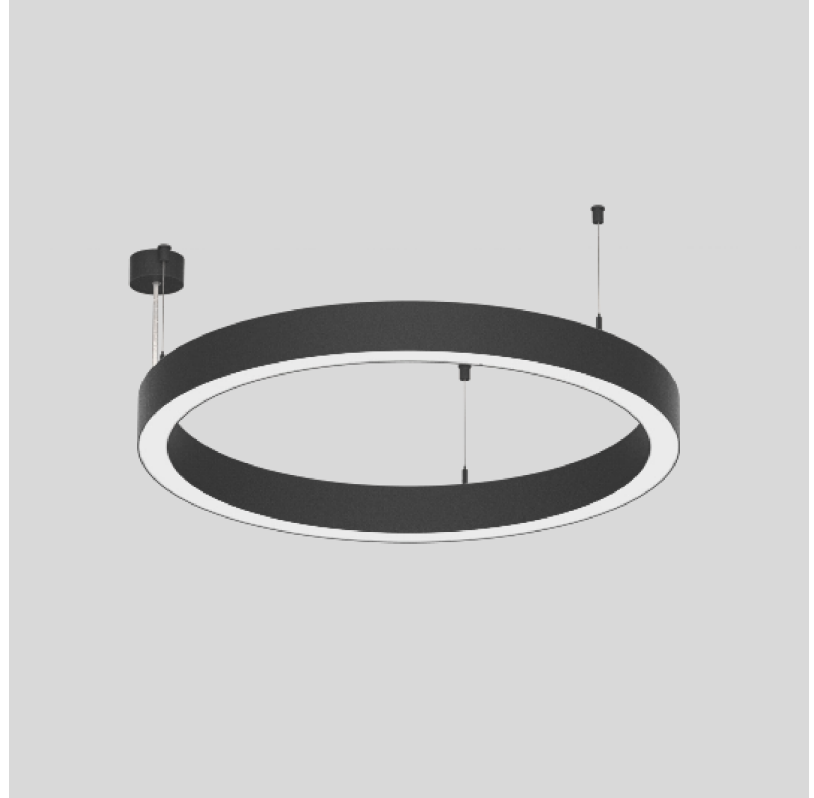

GENERAL

Series: Glorious
Subseries: Glorious 45
Partner: Prolicht
Division: Architectural
Installation: Suspension
Product Type: Pendant
Mounting Location: Ceiling
Light Distribution: Direct / Indirect

PHYSICAL

Shape: Round
Diameter (mm): 800
Diameter (in): 31 1/2
Height (mm): 76
Height (in): 3
Weight (kg): 5.6
Diffuser: [PMMA - Opal / Microprism / Clear Microprism](#)
Fixture Finish: [SSR / BKV / CWI / CRY / HAB / UFT / ITA / RUA / FTG / MYG / LOD / PUS / FRO / FUP / KIA / POP / BLS / SPG / MEY / GOH / CHC / COM / ABZ / JAG / OBR / MOS / ROR](#)
Fixture Material: [PMMA / Aluminum](#)
Cable Details: [2000mm/78 3/4" or 6000mm/236 1/4" Cable Transparent](#)

ELECTRICAL

Lamp Type: LED
Input Wattage (W): 76.2
Total Output Wattage (W): 69.1
Dimming: [Non-dimming / DALI Dimming / MATTER Dimming](#)
Driver Included: Yes
Driver Location: Integrated
Driver Type: Constant Current - Universal
Driver Class: Class 2
Input Voltage (V): 120 - 277

LED

Color Temperature (°K): 2700-6500 Tunable White
Max. Delivered Lumen (lm): Max 9564
Nominal Lumen (lm): Max 12578
CRI: >90 CRI
Lamp Life (hrs): 50000

OPTICAL

Adjustability: Fixed

RATINGS AND CERTIFICATIONS

Certified By: Certified for North American Standards
IP rating: IP40

PROJECT
TYPE
SPECIFIER
QUANTITY
DATE