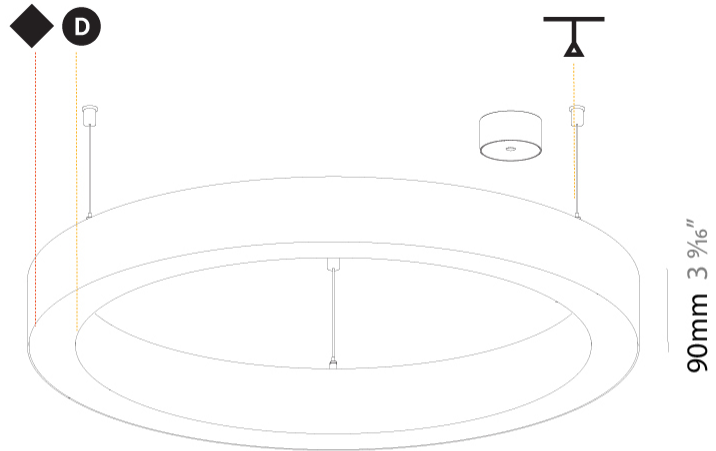

GENERAL

Series: Glorious
Subseries: Glorious 65
Partner: Prolicht
Division: Architectural
Installation: Suspension
Product Type: Pendant
Mounting Location: Ceiling
Light Distribution: Direct

PHYSICAL

Shape: Round
Diameter (mm): 800
Diameter (in): 31 1/2
Height (mm): 90
Height (in): 3 9/16
Max. Overall Height (mm): 2090
Max. Overall Height (in): 82 7/16
Weight (kg): 6.772
Weight (lbs): 14.93
Diffuser: [PMMA - Opal / Microprism / Clear Microprism](#)
Fixture Finish: [SSR / BKV / CWI / CRY / HAB / UFT / ITA / RUA / FTG / MYG / LOD / PUS / FRO / FUP / KIA / POP / BLS / SPG / MEY / GOH / CHC / COM / ABZ / JAG / OBR / MOS / ROR](#)
Fixture Material: [PMMA / Aluminum](#)
Cable Details: [2000mm/78 3/4" or 6000mm/236 1/4" Cable Transparent](#)

ELECTRICAL

Lamp Type: LED (Zhaga Standard)
Input Wattage (W): 52.1
Total Output Wattage (W): 48
Dimming: [Tri-Mode (Non-Dimming and Phase Dimming (120Vac only) and 0-10V Dimming)](#)
Driver Included: Yes
Driver Location: Integrated
Driver Type: Constant Current - Universal
Driver Class: Class 2
Input Voltage (V): 120 - 277
Constant Current (MA): 350

LED

Color Temperature (°K): [2700 / 3000 / 3500 / 4000](#)
Max. Delivered Lumen (lm): Max 7147
Nominal Lumen (lm): Max 8632
CRI: >90 CRI
Efficiency (%): 88
Lamp Life (hrs): 50000

OPTICAL

RATINGS AND CERTIFICATIONS

Certified By: Certified for North American Standards
IP rating: IP20

Ø 670mm 26 3/8"

Ø 800mm 31 1/2"

90mm 3 9/16"