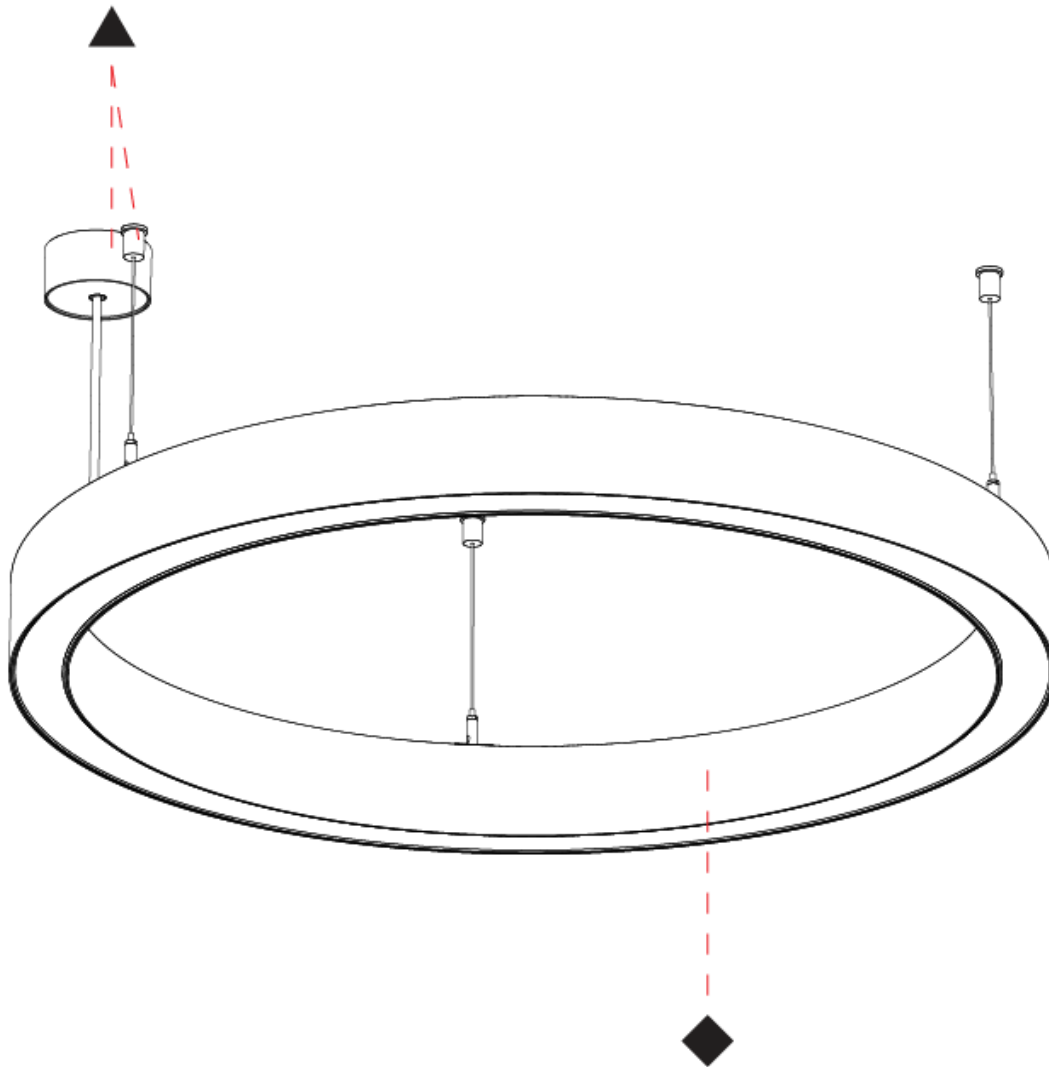

## GLORIOUS 45 SUSPENSION

A3001072-HE-

PROJECT \_\_\_\_\_

TYPE \_\_\_\_\_

SPECIFIER \_\_\_\_\_

QUANTITY \_\_\_\_\_

DATE \_\_\_\_\_

A