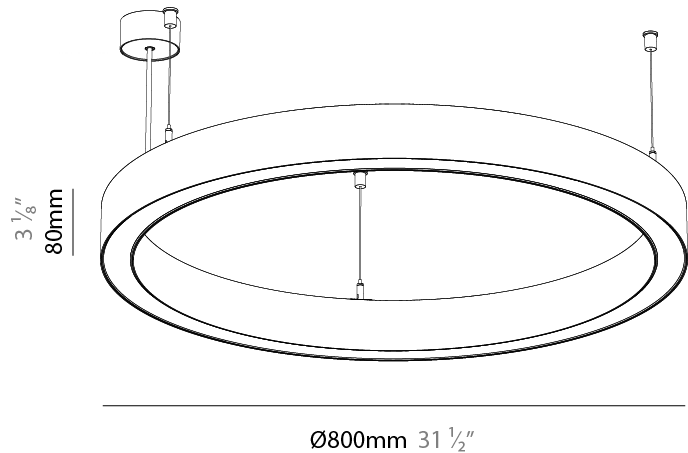

GENERAL

Series: Glorious
Subseries: Glorious 45
Partner: Prolicht
Division: Architectural
Installation: Suspension
Product Type: Pendant
Mounting Location: Ceiling
Light Distribution: Direct / Indirect

PHYSICAL

Shape: Round
Diameter (mm): 800
Diameter (in): 31 1/2
Height (mm): 76
Height (in): 3
Weight (kg): 5.6
Diffuser: PMMA - Opal / Microprism / Clear Microprism
Fixture Finish: SSR / BKV / CWI / CRY / HAB / UFT / ITA / RUA / FTG / MYG / LOD / PUS / FRO / FUP / KIA / POP / BLS / SPG / MEY / GOH / CHC / COM / ABZ / JAG / OBR / MOS / ROR
Fixture Material: PMMA / Aluminum
Cable Details: 2000mm/78 3/4" or 6000mm/236 1/4" Cable Transparent

ELECTRICAL

Lamp Type: LED
Input Wattage (W): 90.6
Total Output Wattage (W): 82.8
Dimming: Non-Dimming / 0-10V Dimming / Phase Dimming / DALI Dimming / MATTER Dimming
Driver Included: Yes
Driver Location: Integrated
Driver Type: Constant Current - Universal
Driver Class: Class 2
Input Voltage (V): 120 - 277

LED

Color Temperature (°K): 2700 / 3000 / 3500 / 4000
Max. Delivered Lumen (lm): Max 11338
Nominal Lumen (lm): Max 14910
CRI: >90 CRI
Lamp Life (hrs): 50000

OPTICAL

Adjustability: Fixed

RATINGS AND CERTIFICATIONS

Certified By: Certified for North American Standards
IP rating: IP40