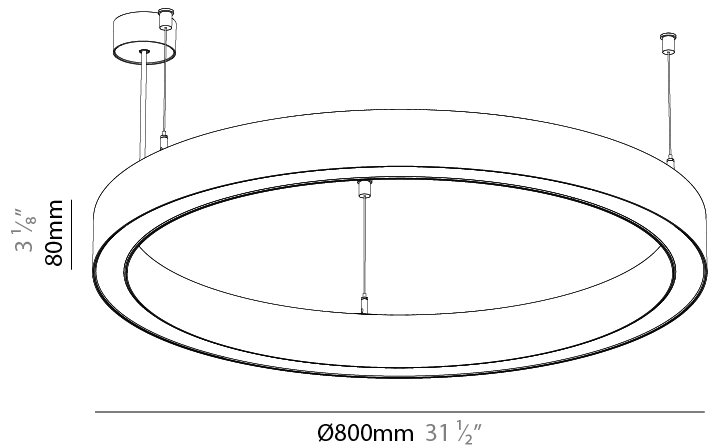

1. To build a product code in our configurator select the specify button on the base model # product page
2. To build a manual product code on this datasheet choose from the options listed below in blue font and add the suffix to the base model #

GENERAL

Series: Glorious
Subseries: Glorious 45
Partner: Prolicht
Division: Architectural
Installation: Suspension
Product Type: Pendant
Mounting Location: Ceiling
Light Distribution: Direct

PHYSICAL

Shape: Round
Diameter (mm): 800
Diameter (in): 31 1/2
Height (mm): 76
Height (in): 3
Weight (kg): 5
Diffuser: [PMMA - Opal / Microprism / Clear Microprism](#)
Fixture Finish: [SSR / BKV / CWI / CRY / HAB / UFT / ITA / RUA / FTG / MYG / LOD / PUS / FRO / FUP / KIA / POP / BLS / SPG / MEY / GOH / CHC / COM / ABZ / JAG / OBR / MOS / ROR](#)
Fixture Material: [PMMA / Aluminum](#)
Cable Details: [2000mm/78 3/4" or 6000mm/236 1/4" Cable Transparent](#)

ELECTRICAL

Lamp Type: LED
Input Wattage (W): 43.6
Total Output Wattage (W): 40
Dimming: [Non-dimming / DALI Dimming / MATTER Dimming](#)
Driver Included: Yes
Driver Location: Integrated
Driver Type: Constant Current - Universal
Driver Class: Class 2
Input Voltage (V): 120 - 277

LED

Color Temperature (°K): 2700-6500 Tunable White
Max. Delivered Lumen (lm): Max 5109
Nominal Lumen (lm): Max 7187
CRI: >90 CRI
Lamp Life (hrs): 50000

OPTICAL

Adjustability: Fixed

RATINGS AND CERTIFICATIONS

Certified By: Certified for North American Standards
IP rating: IP40